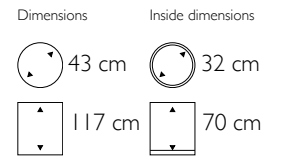

Champagne Plus