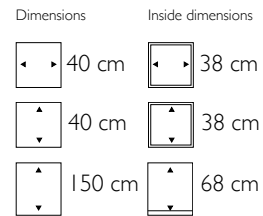

115001 Structure
112202 High Shine
112803 Matt