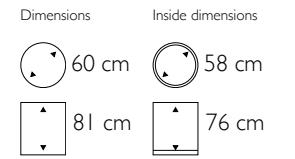

152501 Structure
153402 High Shine
154303 Matt