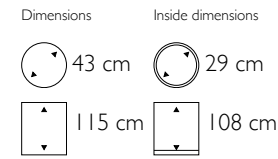

161001 Structure
161202 High Shine
161303 Matt

Drop