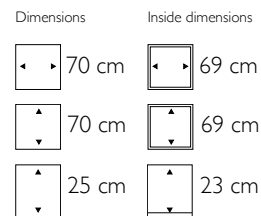

253601 Structure
254112 High Shine
254703 Matt