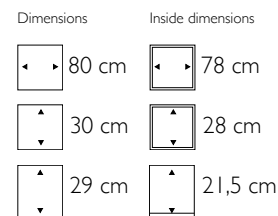

119501 Structure
119502 High Shine
119503 Matt

Promo