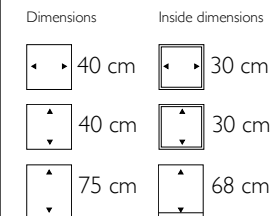

132201 Structure
132402 High Shine
132603 Matt

Star