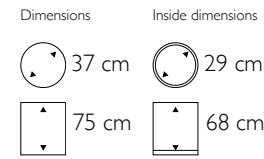

**Parel Pedestals /
Expert - Säule rund**

264301 Structure
265402 High Shine
266503 Matt

**Parel Pedestals /
Expert - Säule rund**

264601 Structure
265702 High Shine
266803 Matt

**Parel Pedestals /
Expert - Säule rund**

264901 Structure
266002 High Shine
267103 Matt

**Parel Plus Pedestals /
Expert Plus - Säule rund**

267301 Structure
268402 High Shine
269503 Matt

**Parel Plus Pedestals /
Expert Plus - Säule rund**

267601 Structure
268702 High Shine
269803 Matt

**Parel Plus Pedestals /
Expert Plus - Säule rund**

267901 Structure
269002 High Shine
261113 Matt

**Parel Plus Pedestals /
Expert Plus - Säule rund**

268201 Structure
269302 High Shine
261143 Matt

**Multivorm Round /
Basic rund**

251001 Structure
251702 High Shine
252403 Matt

264401 Structure
265502 High Shine
266603 Matt

264701 Structure
265802 High Shine
266903 Matt

265001 Structure
266102 High Shine
267203 Matt

267401 Structure
268502 High Shine
269603 Matt

267701 Structure
268802 High Shine
269903 Matt

268001 Structure
269102 High Shine
261123 Matt

268301 Structure
269402 High Shine
261153 Matt

251101 Structure
251802 High Shine
252503 Matt

264501 Structure
265602 High Shine
266703 Matt

264801 Structure
265902 High Shine
267003 Matt

267501 Structure
268602 High Shine
269703 Matt

267801 Structure
268902 High Shine
261013 Matt

268101 Structure
269202 High Shine
261133 Matt

251201 Structure
251902 High Shine
252603 Matt

251301 Structure
252002 High Shine
252703 Matt