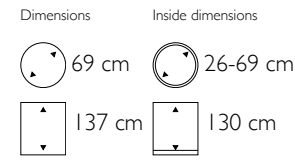

Chapeau England

282201 Structure
282302 High Shine
282403 Matt