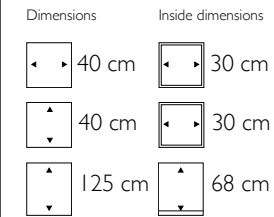

113401 Structure
114102 High Shine
114803 Matt

Prestige Plus