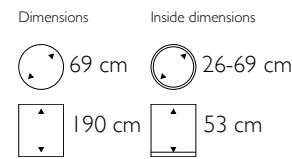

Blackberry Plus

133501 Structure
133602 High Shine
133703 Matt