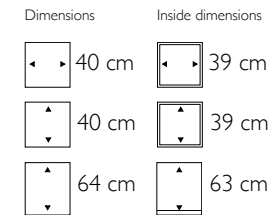

Promo Angle Wall Planter

131021 Structure
131022 High Shine
131023 Matt

• Incl. fastening material

131221 Structure
131222 High Shine
131223 Matt

• Incl. fastening material

Primus Angle Wall Planter

121021 Structure
121022 High Shine
121023 Matt