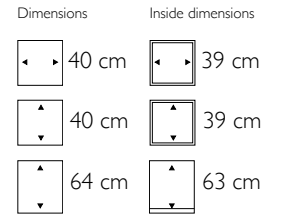

• Incl. fastening material

121221 Structure
121222 High Shine
121223 Matt

• Incl. fastening material

Prestige Angle Wall Planter

112021 Structure
112022 High Shine
112023 Matt

• Incl. fastening material

159201 Structure
159302 High Shine
159403 Matt