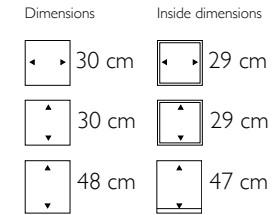

Promo Angle Wall Planter

131021 Structure
131022 High Shine
131023 Matt

• Incl. fastening material

131221 Structure
131222 High Shine
131223 Matt

• Incl. fastening material

Primus Angle Wall Planter

121021 Structure
121022 High Shine
121023 Matt