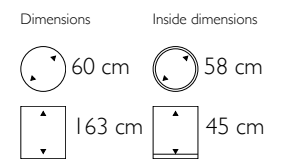

152701 Structure
153602 High Shine
154503 Matt