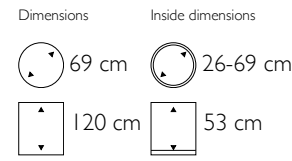

Chapeau Small

281001 Structure
281102 High Shine
281203 Matt
283106 Rohling

Chapeau Large

281301 Structure
281402 High Shine
281503 Matt
283206 Rohling

Chapeau Spain

281601 Structure
281702 High Shine
281803 Matt