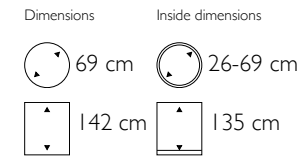

Tulip Plus

159501 Structure
159602 High Shine
159703 Matt