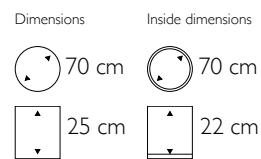

251601 Structure
252302 High Shine
253003 Matt