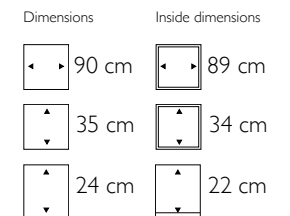

255701 Structure
256802 High Shine
257903 Matt