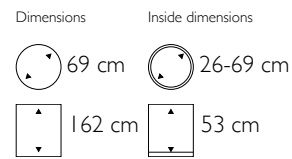

Chapeau Sweden

282801 Structure
282902 High Shine
283003 Matt