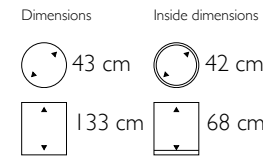

127301 Structure
127402 High Shine
127503 Matt

Primus Plus