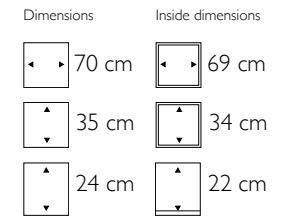

251401 Structure
252102 High Shine
252803 Matt

253101 Structure
253702 High Shine
254203 Matt

Multivorm Square /
Basic quadrat

253501 Structure
254012 High Shine
254603 Matt

254801 Structure
255902 High Shine
257003 Matt

259201 Structure
259202 High Shine
259203 Matt

255101 Structure
256202 High Shine
257303 Matt

255401 Structure
256502 High Shine
257603 Matt

255601 Structure
256702 High Shine
257803 Matt

251501 Structure
252202 High Shine
252903 Matt

253201 Structure
253802 High Shine
254303 Matt

253601 Structure
254112 High Shine
254703 Matt

254901 Structure
256002 High Shine
257103 Matt

255201 Structure
256302 High Shine
257403 Matt

255501 Structure
256602 High Shine
257703 Matt

255701 Structure
256802 High Shine
257903 Matt

251601 Structure
252302 High Shine
253003 Matt

253301 Structure
253902 High Shine
254403 Matt

255001 Structure
256102 High Shine
257203 Matt

255301 Structure
256402 High Shine
257503 Matt

255801 Structure
256902 High Shine
258003 Matt

253401 Structure
253912 High Shine
254503 Matt