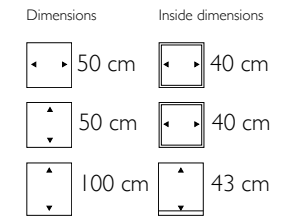

113611 Structure
114312 High Shine
115113 Matt