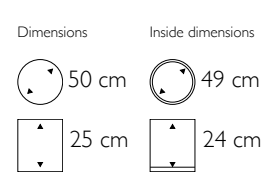

221211 Structure
221512 High Shine
221813 Matt