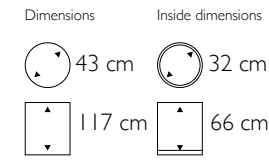

Style Plus

151981 Structure
151992 High Shine
152013 Matt