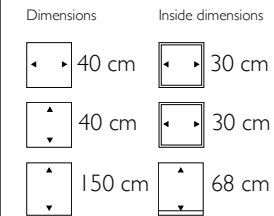

113201 Structure
113902 High Shine
114603 Matt

113301 Structure
114002 High Shine
114703 Matt

**Prestige Square /
Prestige quadrat**

115101 Structure
115902 High Shine
116703 Matt

Dimensions	Inside dimensions
21 cm	20 cm
21 cm	20 cm
21 cm	20 cm