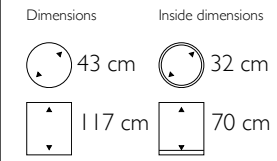

Modern Plus

152141 Structure
152152 High Shine
152163 Matt